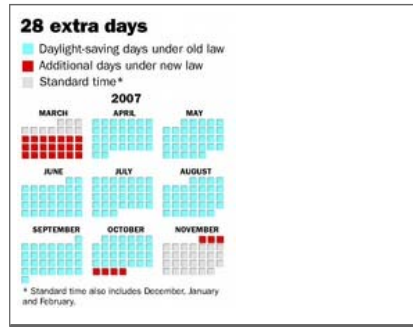

"We've had very little impact," Coutts said.

Children will be more affected by the increase in daylight-saving days than computers, he said.

Many of the district's high school students already get on the bus in the dark. They'll have more of those days now, and some elementary routes may be affected.

The district is making sure all the lights on the buses are in good working order and urging parents to dress children in light-colored clothing, Coutts said.

Some are worried that the early change might catch people off-guard, said Lori Whitman, administrative assistant to Blackhawk Ministries' senior pastor.

The church has been announcing the change just as often in services and publications as it did last year, in hopes that church members won't show up an hour late for services Sunday.

"We've promoted it pretty heavily," Whitman said.

For those who spend their Sunday mornings elsewhere, Gov. Mitch Daniels has granted bars, restaurants and taverns the option to change their clocks at 3 a.m. Sunday for the second year in a row, said Brad Klopfenstein, executive director of the Indiana Licensed Beverage Association.

Ironically, one business that won't be too affected by the change is Fred Myers Pianos Organs Clocks.

Many of the store's digital clocks are controlled by a radio signal and will automatically adjust to the change to early daylight-saving time, clock repair technician Jared